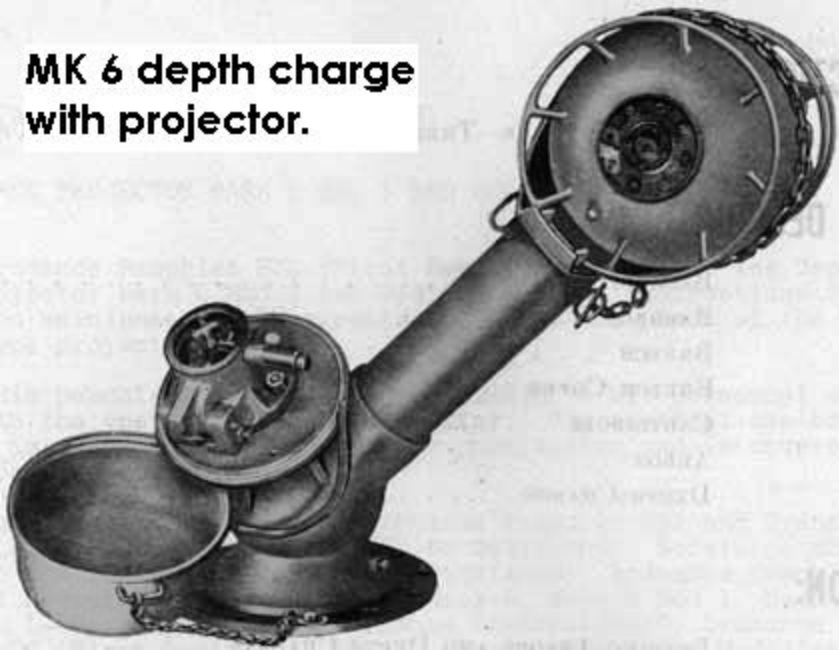

CHECKER'S TELESCOPE RHEOSTAT

POINTER'S TELESCOPE RHEOSTAT

LIGHTING SWITCH

AZIMUTH SCALE LAMP

**3 inch MK 22**

ELEVATING SCALE LAMP

FIRING TRANSFER SWITCH

BATTERY BOX

10-WIRE CONNECTION BOX

ILLUMINATING TRANSFORMER

BRANCH BOX

**3 inch MK 22  
11 man crew.**

**40 mm MK 1 AA**

**20 mm MK 1 AA**

**MK 15 torpedo.**

# Hedgehog MK 10 - Royal Navy

**MK 6 depth charge  
with projector.**

**Projector in action.**

**MK 9 depth charge.**