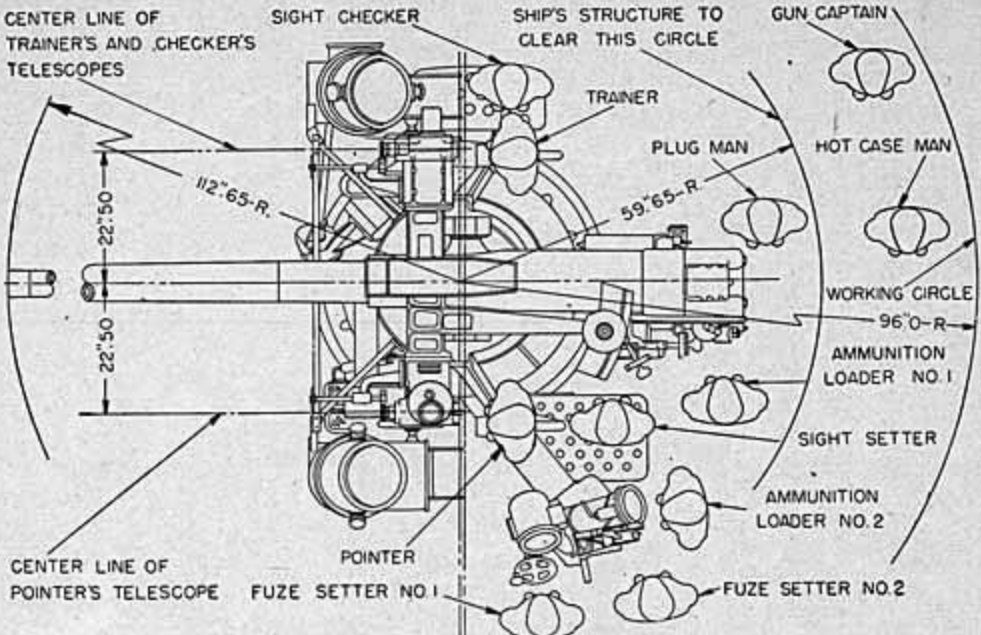

CHECKER'S TELESCOPE RHEOSTAT

POINTER'S TELESCOPE RHEOSTAT

LIGHTING SWITCH

AZIMUTH SCALE LAMP

**3 inch MK 22**

ELEVATING SCALE LAMP

FIRING TRANSFER SWITCH

BATTERY BOX

10-WIRE CONNECTION BOX

ILLUMINATING TRANSFORMER

BRANCH BOX

**3 inch MK 22  
11 man crew.**

**40 mm MK 1 AA**

**20 mm MK 1 AA**

**MK 15 torpedo.**

# Hedgehog MK 10 - Royal Navy

**MK 6 depth charge  
with projector.**

**Projector in action.**

**MK 9 depth charge.**