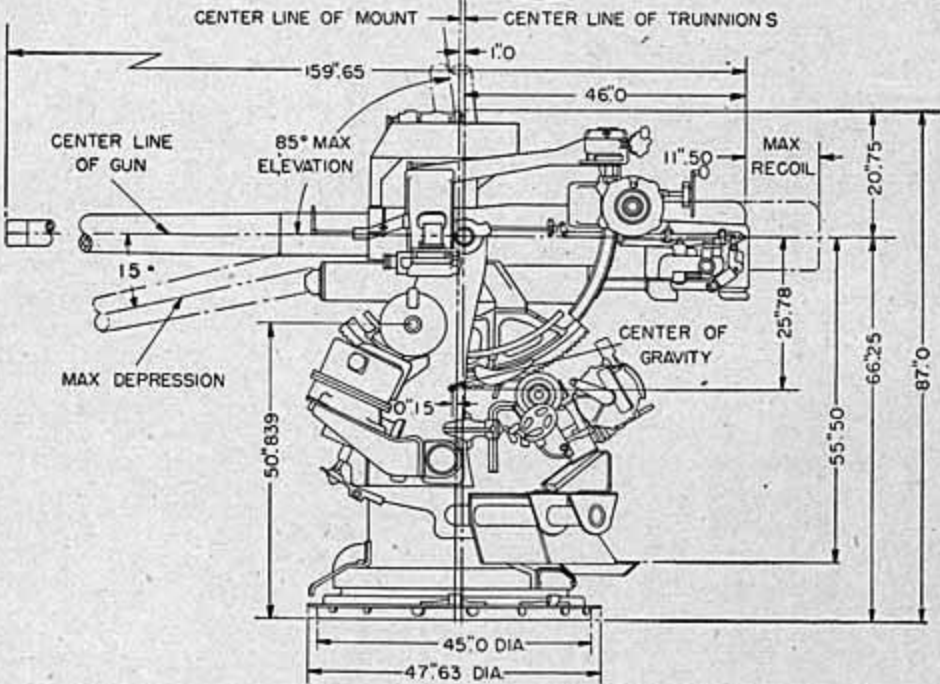

CHECKER'S TELESCOPE RHEOSTAT

POINTER'S TELESCOPE RHEOSTAT

LIGHTING SWITCH

AZIMUTH SCALE LAMP

**3 inch MK 22**

ELEVATING SCALE LAMP

FIRING TRANSFER SWITCH

BATTERY BOX

10-WIRE CONNECTION BOX

ILLUMINATING TRANSFORMER

BRANCH BOX

**3 inch MK 22  
11 man crew.**

**40 mm MK 1 AA**

**20 mm MK 1 AA**

**MK 15 torpedo.**

# Hedgehog MK 10 - Royal Navy

**MK 6 depth charge  
with projector.**

**Projector in action.**

**MK 9 depth charge.**