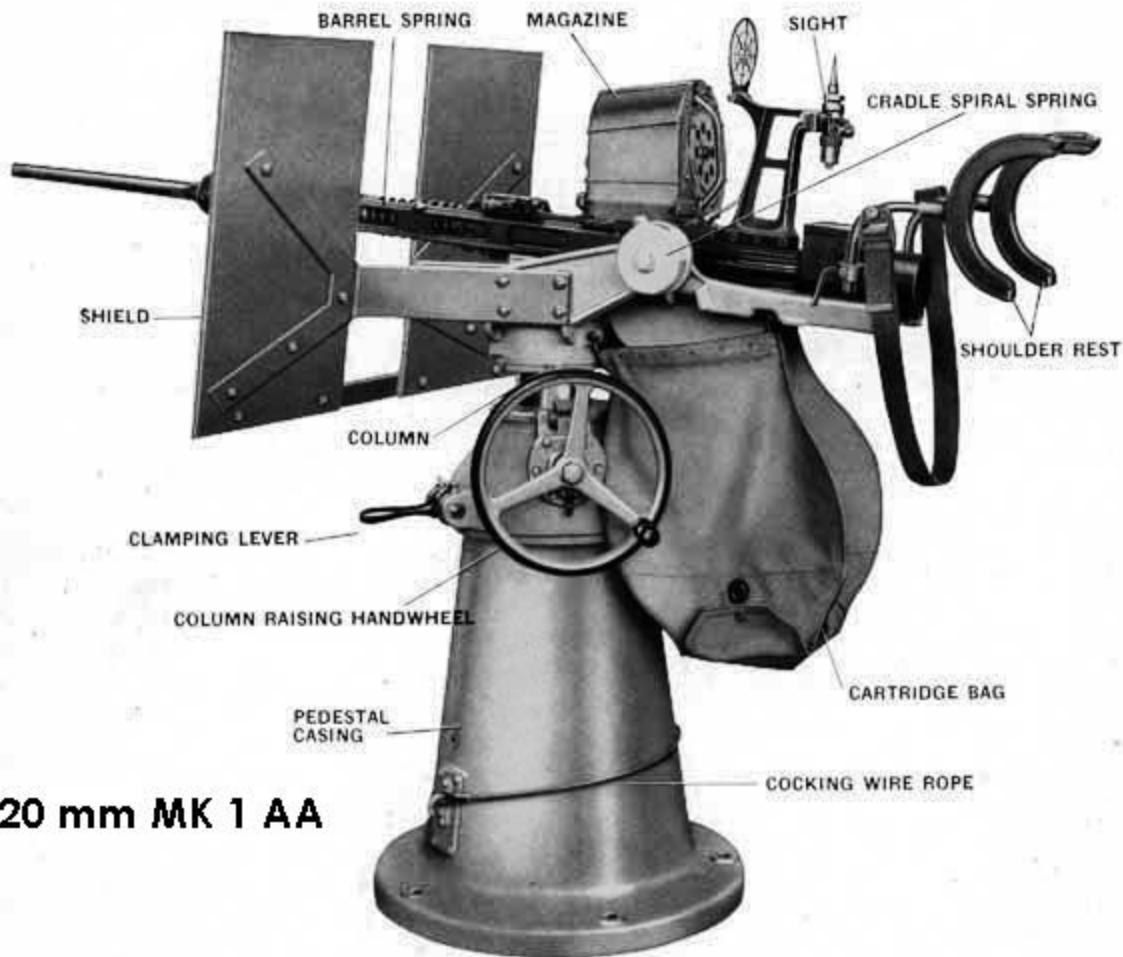

CHECKER'S TELESCOPE RHEOSTAT

POINTER'S TELESCOPE RHEOSTAT

LIGHTING SWITCH

AZIMUTH SCALE LAMP

**3 inch MK 22**

ELEVATING SCALE LAMP

FIRING TRANSFER SWITCH

BATTERY BOX

10-WIRE CONNECTION BOX

ILLUMINATING TRANSFORMER

BRANCH BOX

**3 inch MK 22  
11 man crew.**

**40 mm MK 1 AA**

**20 mm MK 1 AA**

**MK 15 torpedo.**

# Hedgehog MK 10 - Royal Navy

**MK 6 depth charge  
with projector.**

**Projector in action.**

**MK 9 depth charge.**