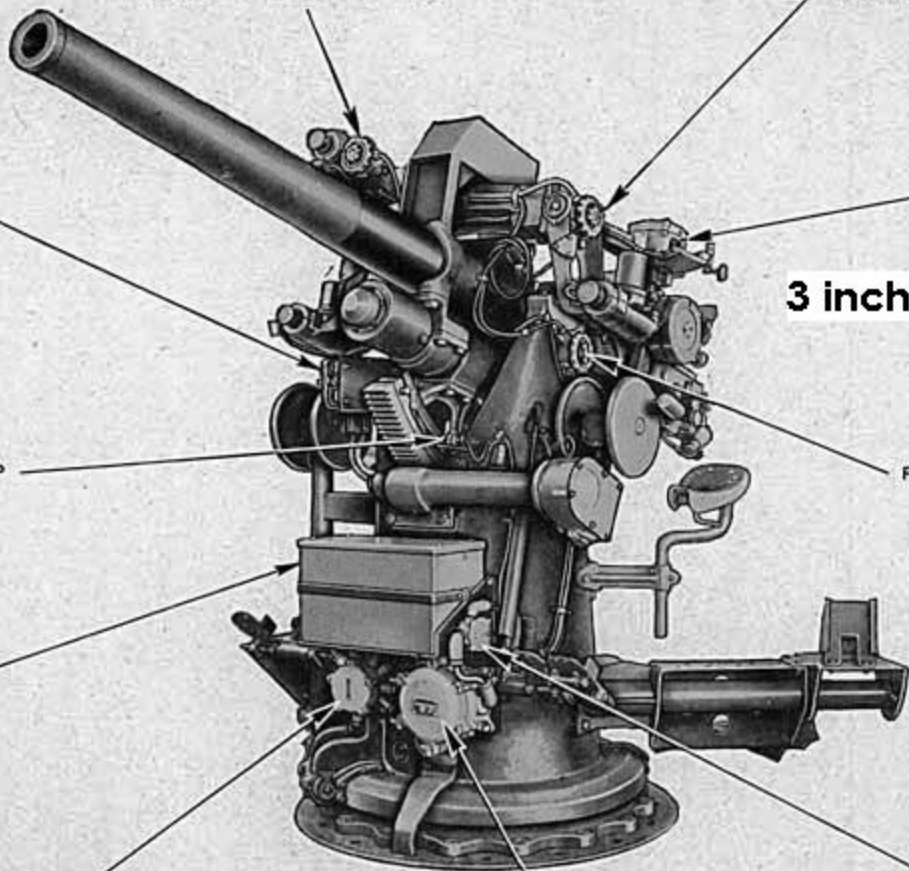

CHECKER'S TELESCOPE RHEOSTAT

POINTER'S TELESCOPE RHEOSTAT

LIGHTING SWITCH

AZIMUTH SCALE LAMP

**3 inch MK 22**

ELEVATING SCALE LAMP

FIRING TRANSFER SWITCH

BATTERY BOX

10-WIRE CONNECTION BOX

ILLUMINATING TRANSFORMER

BRANCH BOX

**3 inch MK 22  
11 man crew.**

**40 mm MK 1 AA**

**20 mm MK 1 AA**

**MK 15 torpedo.**